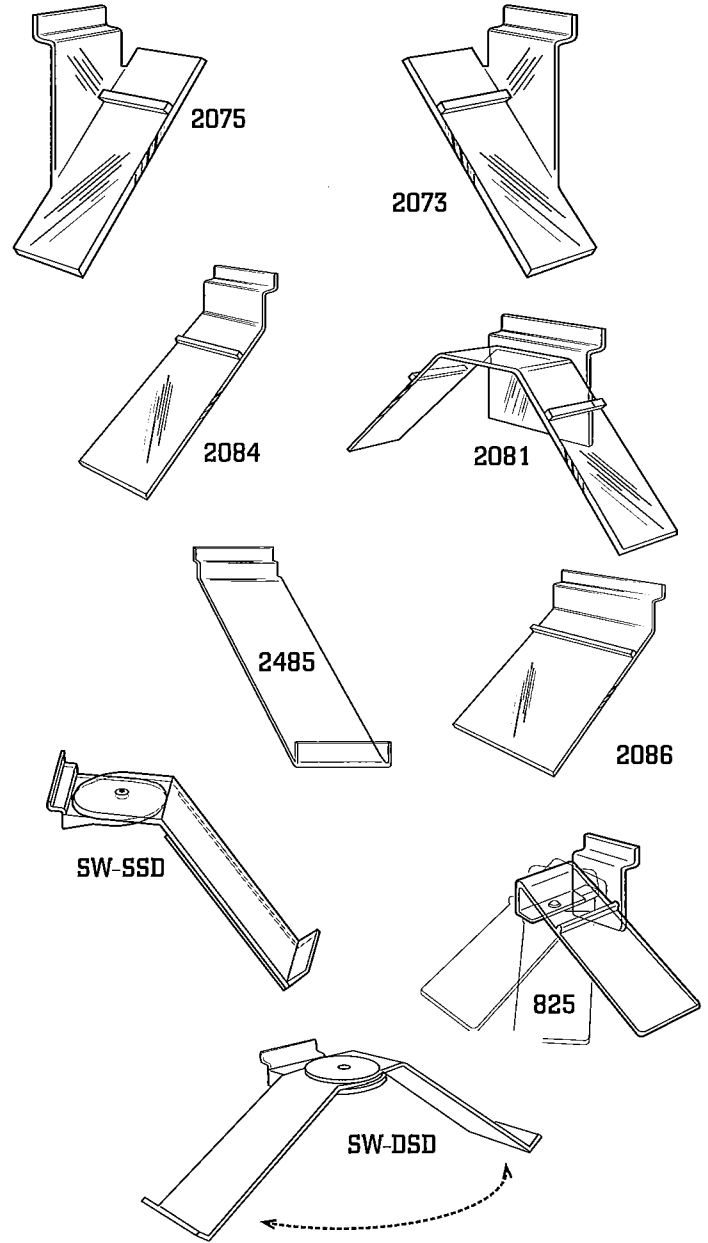

SLATWALL ACRYLIC DISPLAYS

ITEM #   SIZE

Acrylic Slatwall Slanted Shoe Display

LEFT SLANT

2075   10" x 3 1/2" x 6 1/2"

RIGHT SLANT

2073   10" x 3 1/2" x 6 1/2"

Acrylic Slatwall Single Front Shoe Display

2084   3" x 10"

Acrylic Slatwall Double Front Shoe Display

2086   7" x 10"

Acrylic Slatwall Double Slant Shoe Display

2081   16" x 3" x 7"

Acrylic Slatwall Front Slant Shoe Display

2485   3" x 10"

Acrylic Slatwall Swivel Shoe Display

825   2 3/4" x 9"

Acrylic Slatwall Swivel Shoe Display w/Toe Stop

SW-SSD   13" x 3"

Acrylic Slatwall Cell Phone Display

CPH-SW   2 3/4"W x 5 1/2"L x 1 1/8"

Acrylic Swivel Double Shoe Display

SW-DSD