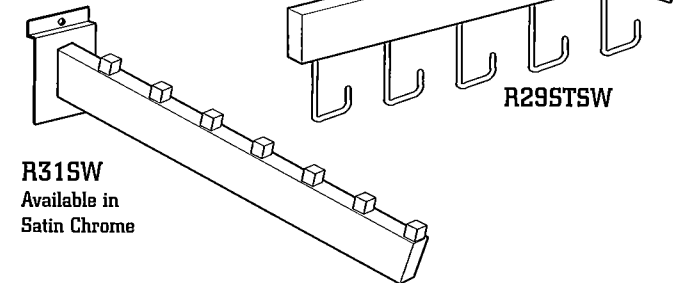

R29STSW

R31SW

Available in
Satin Chrome