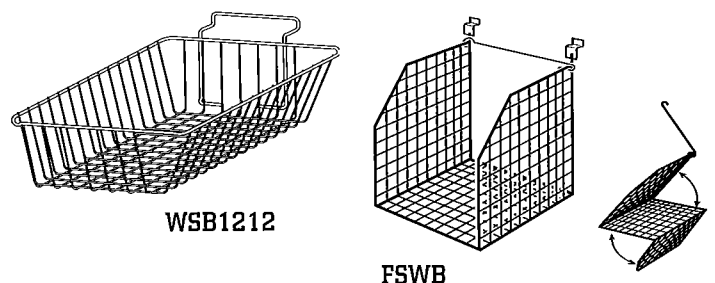

Slatwall Folding Wire Basket

Chrome or white

FSWB 12" x 12" x 15"