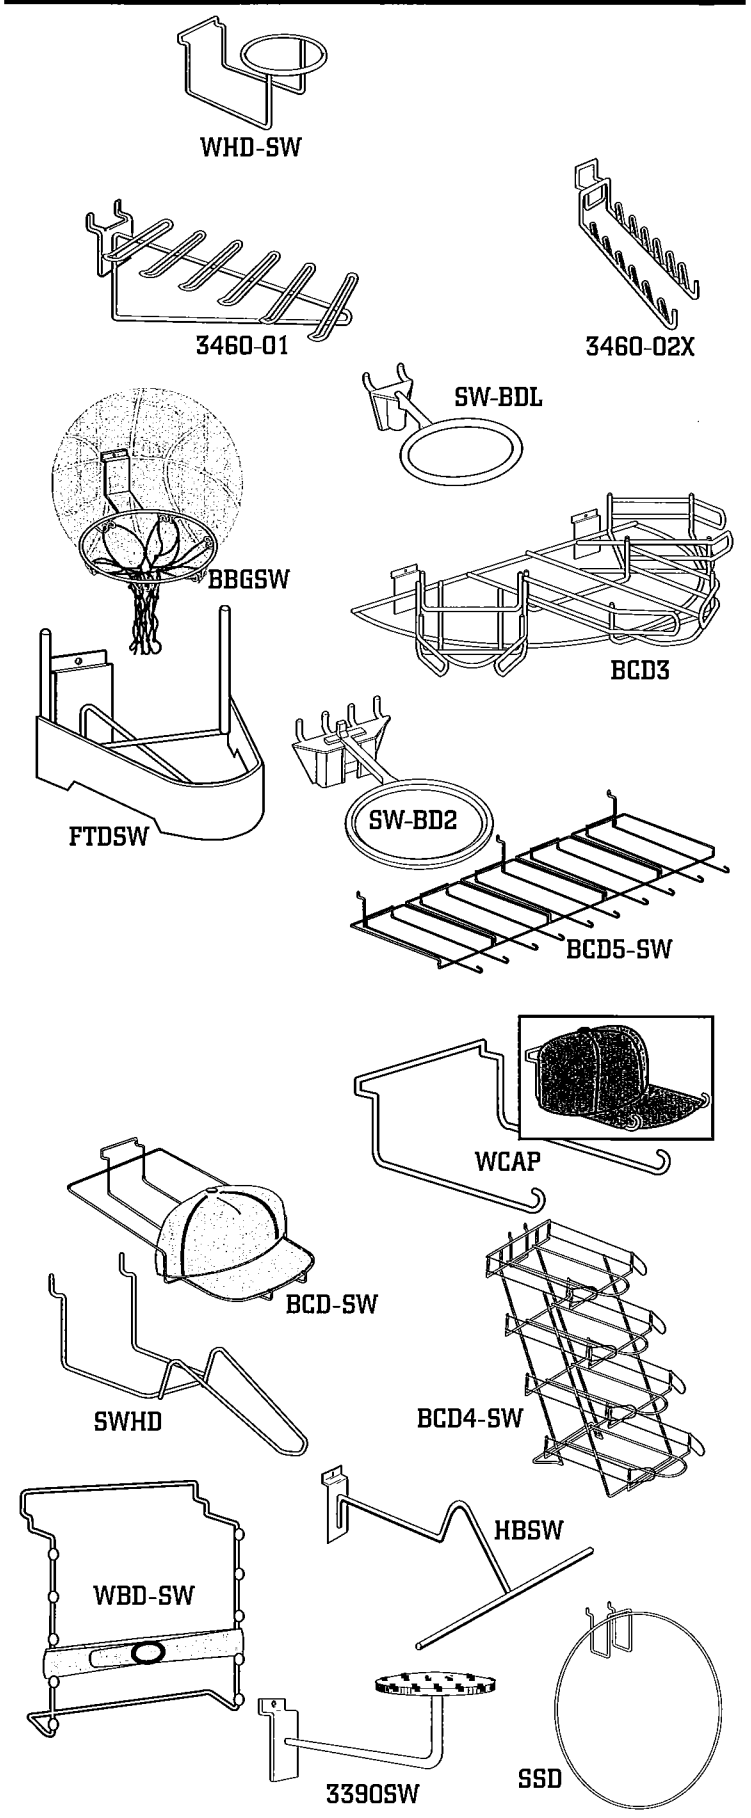

SLATWALL DISPLAYS

ITEM #   SIZE

Slatwall Cap/Ball Display

Chrome or white
WHD-SW 6" x 7 1/2" x 4"

Chrome Slatwall Bat Display *Holds 12 bats.*

3460-01 15" x 5 1/2"

Chrome Slatwall Shovel Rack

3460-02X 16" x 5 1/2"

Slatwall Ball Display

SW-BDL 2" Diameter

Slatwall Hoop Display *Red with net.*

BBGSW 8" Diameter

Slatwall Football Tee Display *Red*

FTDSW 8 1/2" x 5" x 3 1/2"

Slatwall Ball Display

SW-BD2 5" Diameter

Baseball Cap Display

Black, chrome or white
BCD3 26" x 16" x 2 1/2"

Slatwall Baseball Cap Display

Holds 60 caps. Black, chrome, or white
BCD5-SW 42 1/2" x 14" x 2"

Slatwall 4 Tier Cap Display

Black, chrome, or white
BCD4-SW 21"H x 9"W

Slatwall Cap Merchandiser

Black, chrome, or white
BCD-SW 8 1/2" x 14" x 2"

Slatwall Cap Display

Black, chrome or white
WCAP 6 1/4" x 4 1/4" x 2"

Slatwall Hat Display

Black, chrome or white
SWHD 4 3/8" x 4" x 4 3/4"

Western Hat Display

Black, chrome or white
HBSW 9 3/4" x 9 1/2" x 6"

Chrome Slatwall Millinery Display w/ Cushion

3390SW 3 1/4" x 8"
REPLACEMENT FOAM CUSHIONS
845FC

White Wire Slatwall Belt Display

WBD-SW 16" x 2" x 2"

Swimsuit Display

Black, chrome or white
SSD 14" dia.