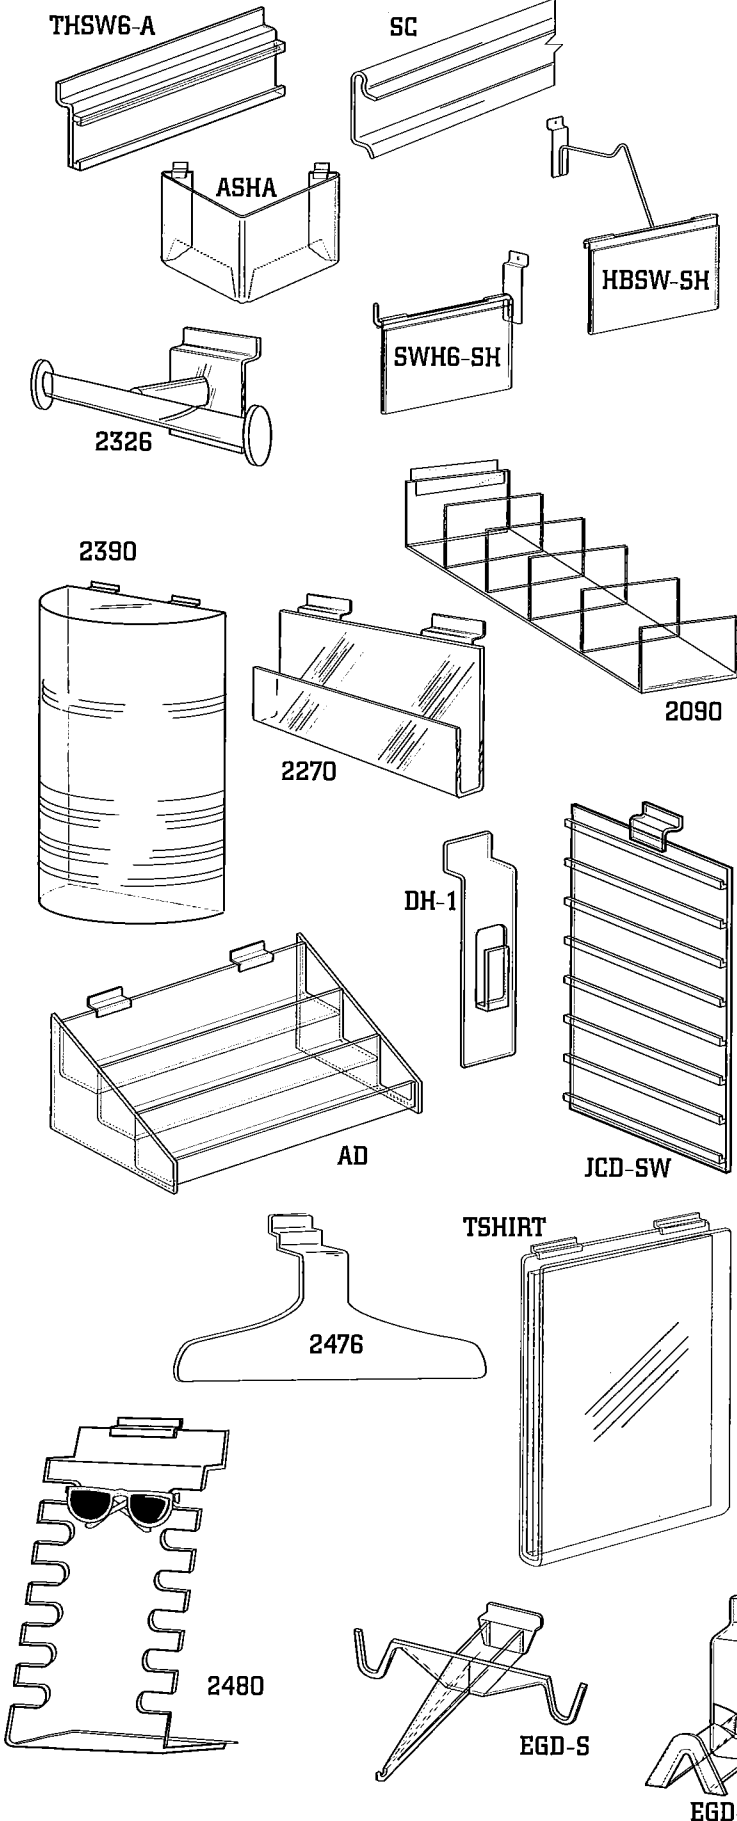

ITEM #   SIZE

Acrylic Slatwall Signage Strips

THSW6-A   1 1/4" x 6"
THSW12-A   1 1/4" x 12"

Color Snap Inserts *white, black, red, & lt grey*

SC

Acrylic Slatwall 'V' Signholder

ASHA   6" x 7"

Acrylic Slatwall Protruding Signholder

Black, chrome or white

SWH6-SH   7" x 5 1/2"
HBSW-SH   7" x 5 1/2"

Acrylic Slatwall Jewelry T-Bar

2326   8" x 1" Diameter

Acrylic Slatwall Clutch Bag Holder

2090   4" x 16" x 3"

Acrylic Video Cassette Tray

2270   12"
2275   24"
2291   36"
2292   48"

Acrylic Slatwall Belt Display

Vertical

2390   19" x 11" x 6"

Acrylic Slatwall Jewelry Card Display

JCD-SW   10" x 17 1/2"

Acrylic 3 Tiered Display

AD   16" x 9" x 6"

Acrylic Slatwall Hanger

2476   16" x 7"

Acrylic Slatwall T-Shirt Display

TSHIRT   11 1/2" x 1" x 14"

Acrylic Slatwall Single Eyeglass Holder

EGD-S   -

Acrylic Slatwall Single Folded Eyeglass Holder

EGD-SF   -

Acrylic Slatwall Display Hook

DH-1   3" x 1"

Acrylic Slatwall Eyeglass Display

2480   6 1/2" x 3 1/4" x 16"