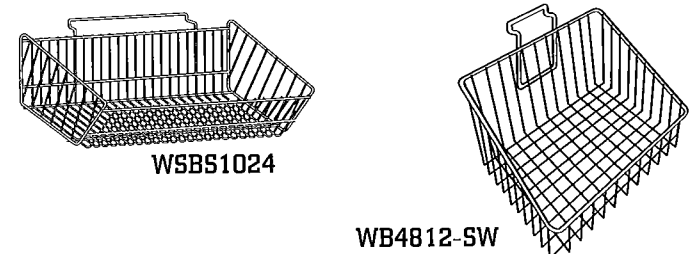

Slatwall Folding Wire Basket

Chrome or white

FSWB 12" x 12" x 15"