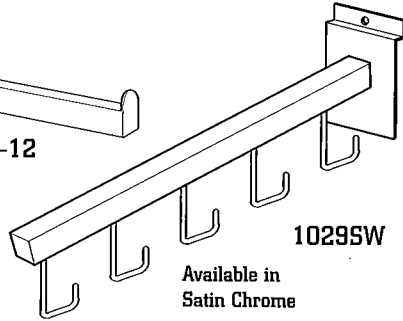

1029SW

Available in
Satin Chrome