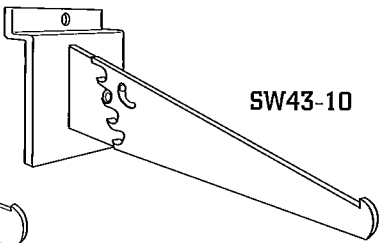

FACEOUTS & WATERFALLS

ITEM #   SIZE

Square Slatwall Faceout

Black or white
1027SW-12   3/4" x 12"
Chrome
1027SW-12   3/4" x 12"
Chrome
1027SW-16   3/4" x 16"

Square Slatwall Handbag Waterfall

Black, chrome or white
1029SW   3/4" x 16"
SATIN CHROME
1029SW-ISC 3/4" x 16"

Square Slatwall Waterfall *Black, chrome or white*

1031SW   3/4" x 16"

Rectangular Slatwall Faceout

Black, chrome or white
R27SW-3   1/2" x 1 1/2" x 3"
Black or chrome
R27SW-6   1/2" x 1 1/2" x 6"
Black, or white
R27SW   1/2" x 1 1/2" x 12"
Chrome
R27SW   1/2" x 1 1/2" x 12"
SATIN CHROME
R27SW-ISC 1/2" x 1 1/2" x 12"

Rectangular Slatwall Handbag Faceout

Black, chrome or white
R29STSW   1/2" x 1 1/2" x 16"

Rectangular Slatwall Handbag Waterfall

Black, chrome or white
R29SW   1/2" x 1 1/2" x 16"

Rectangular Slatwall Waterfall

Black, chrome or white
R31SW   1/2" x 1 1/2" x 13 1/2"
SATIN CHROME
R31SW-ISC 1/2" x 1 1/2" x 13 1/2"

Chrome Slatwall Lingerie Faceout

3478-12   3/8" x 12"

SLATWALL BRACKETS

ITEM #   SIZE

Slatwall Shelf Bracket *Black, chrome or white*

4187-6   6"
4187-8   8"
4187-10   10"
4187-10 *chrome* 10"
4187-12   12"
4187-14   14"
4187-16   16"

Chrome Adjustable Shelf Bracket

SW43-10   10"
SW43-12   12"
SW43-14   14"

Acrylic Slatwall Shelf Bracket

216E   6"
218E   8"
2110E   10"
2112E   12"
2114E   14"

Available in
Satin Chrome

Available in
Satin Chrome

Available in
Satin Chrome

SW43-10