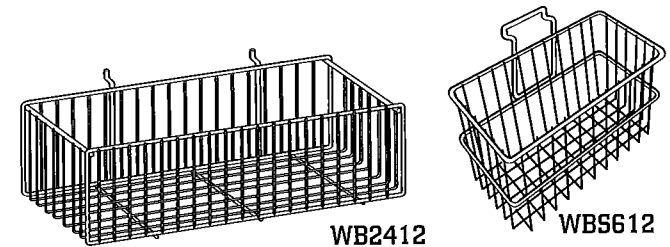

Slatwall Folding Wire Basket

Chrome or white

FSWB 12" x 12" x 15"