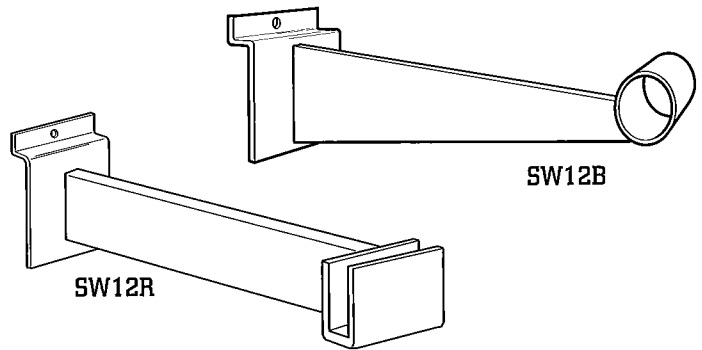

### Slatwall Rectangular Hangrail Bracket

HOLDS 1/2" x 1 1/2" HANGRAIL Black or white

SW3R 3"

SW12R 12"

Chrome

SW3R-C 3"

SW12R-C 12"