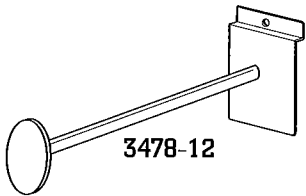

FACEOUTS & WATERFALLS

ITEM #   SIZE

Square Slatwall Faceout

Black or white
1027SW-12   3/4" x 12"
Chrome
1027SW-12   3/4" x 12"
Chrome
1027SW-16   3/4" x 16"

Square Slatwall Handbag Waterfall

Black, chrome or white
1029SW   3/4" x 16"
SATIN CHROME
1029SW-ISC 3/4" x 16"

Square Slatwall Waterfall *Black, chrome or white*

1031SW   3/4" x 16"

Rectangular Slatwall Faceout

Black, chrome or white
R27SW-3   1/2" x 1 1/2" x 3"
Black or chrome
R27SW-6   1/2" x 1 1/2" x 6"
Black, or white
R27SW   1/2" x 1 1/2" x 12"
Chrome
R27SW   1/2" x 1 1/2" x 12"
SATIN CHROME
R27SW-ISC 1/2" x 1 1/2" x 12"

Rectangular Slatwall Handbag Faceout

Black, chrome or white
R29STSW   1/2" x 1 1/2" x 16"

Rectangular Slatwall Handbag Waterfall

Black, chrome or white
R29SW   1/2" x 1 1/2" x 16"

Rectangular Slatwall Waterfall

Black, chrome or white
R31SW   1/2" x 1 1/2" x 13 1/2"
SATIN CHROME
R31SW-ISC 1/2" x 1 1/2" x 13 1/2"

Chrome Slatwall Lingerie Faceout

3478-12   3/8" x 12"

SLATWALL BRACKETS

ITEM #   SIZE

Slatwall Shelf Bracket *Black, chrome or white*

4187-6   6"
4187-8   8"
4187-10   10"
4187-10 *chrome* 10"
4187-12   12"
4187-14   14"
4187-16   16"

Chrome Adjustable Shelf Bracket

SW43-10   10"
SW43-12   12"
SW43-14   14"

Acrylic Slatwall Shelf Bracket

216E   6"
218E   8"
2110E   10"
2112E   12"
2114E   14"

Available in
Satin Chrome

Available in
Satin Chrome

Available in
Satin Chrome