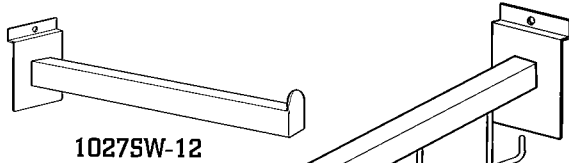

FACEOUTS & WATERFALLS

ITEM #   SIZE

Square Slatwall Faceout

Black or white
1027SW-12   3/4" x 12"
Chrome
1027SW-12   3/4" x 12"
Chrome
1027SW-16   3/4" x 16"

Square Slatwall Handbag Waterfall

Black, chrome or white
1029SW   3/4" x 16"
SATIN CHROME
1029SW-ISC 3/4" x 16"

Square Slatwall Waterfall *Black, chrome or white*

1031SW   3/4" x 16"

Rectangular Slatwall Faceout

Black, chrome or white
R27SW-3   1/2" x 1 1/2" x 3"
Black or chrome
R27SW-6   1/2" x 1 1/2" x 6"
Black, or white
R27SW   1/2" x 1 1/2" x 12"
Chrome
R27SW   1/2" x 1 1/2" x 12"
SATIN CHROME
R27SW-ISC 1/2" x 1 1/2" x 12"

Rectangular Slatwall Handbag Faceout

Black, chrome or white
R29STSW   1/2" x 1 1/2" x 16"

Rectangular Slatwall Handbag Waterfall

Black, chrome or white
R29SW   1/2" x 1 1/2" x 16"

Rectangular Slatwall Waterfall

Black, chrome or white
R31SW   1/2" x 1 1/2" x 13 1/2"
SATIN CHROME
R31SW-ISC 1/2" x 1 1/2" x 13 1/2"

Chrome Slatwall Lingerie Faceout

3478-12   3/8" x 12"

SLATWALL BRACKETS

ITEM #   SIZE

Slatwall Shelf Bracket *Black, chrome or white*

4187-6   6"
4187-8   8"
4187-10   10"
4187-10 *chrome* 10"
4187-12   12"
4187-14   14"
4187-16   16"

Chrome Adjustable Shelf Bracket

SW43-10   10"
SW43-12   12"
SW43-14   14"

Acrylic Slatwall Shelf Bracket

216E   6"
218E   8"
2110E   10"
2112E   12"
2114E   14"