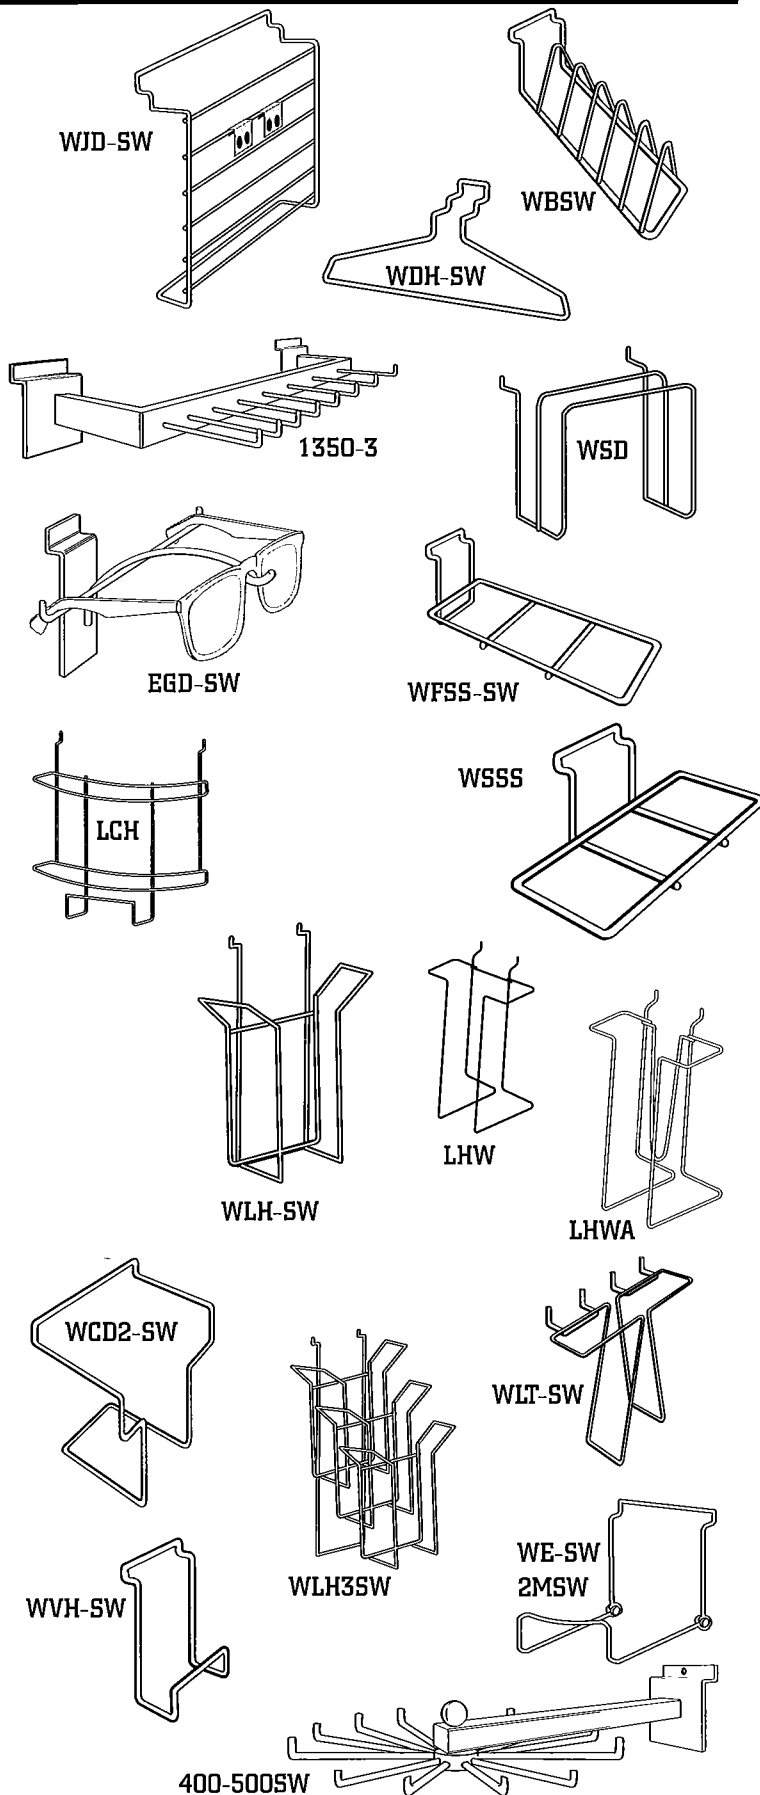

ITEM #   SIZE

Wire Slatwall Carded Jewelry Display

Chrome or white

WJD-SW   8" x 2" x 12"

Chrome Wire Slatwall Clutch Bag Holder

WBSW   4" x 13" x 3"

Chrome Slatwall Tie Bars

FLUSH MOUNT

1350-1   24" x 1" x 1½"

3" PROJECTION

1350-2   24" x 3" x 1½"

7" PROJECTION

1350-3   24" x 7" x 1½"

Slatwall Display Hanger *Black, chrome or white*

WDH-SW   16" x 2" x 5"

Slatwall Eyeglass Display *Black or chrome*

EGD-SW   5½" x 6"

Slatwall Inline Skate Display *Black, chrome or white*

WSD   8" x 3½" x 4"

Chrome Slatwall Side View Shoe Shelf

WSSS   10" x 4"

White Slatwall Front View Shoe Shelf

WFSS-SW   4" x 10"

Slatwall Wire Literature Holder

Black, chrome or white

WLHSW   Single

WLH3SW   Triple

Wire Slatwall Video/Book Holder *Chrome or white*

WVH-SW   9 5/8" x 2 5/16" x 1 1/4"

Wire Literature Holder *Black, chrome or white*

LHW   4½" x 9" x 1¾"

Literature Holder

Black, chrome or white

LHWA   4½" x 9" x 1¾"

Curved Literature Holder

Chrome or white

LCH   9¼" x 9" x 2"

Adjustable Slatwall Wire Display

Adjusts to 10" Black, chrome or white

WLT-SW   2" x 1½" x 7"

Slatwall Adjustable Wire Easel

Black, chrome or white

WE-SW   4" x 4" x 3"

Rubber Coated Easel *White*

2MSW   4" x 4" x 3"

Chrome Wire Slatwall CD Holder

WCD2-SW   6" x 6" x 7"

Chrome Revolving Belt/Tie Display

with twelve 4" hooks

400-500SW   11" x 17"