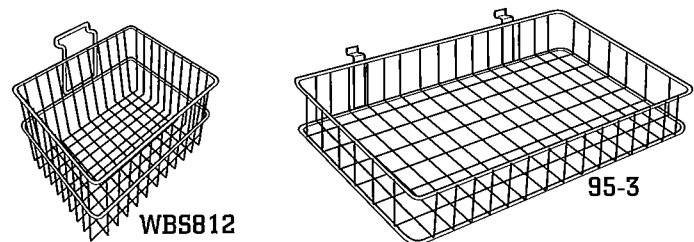

Slatwall Folding Wire Basket

Chrome or white

FSWB 12" x 12" x 15"