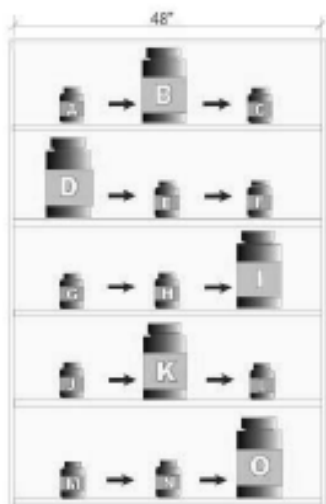

Uniweb™ Rx Shelving

Rx System 2000

Conventional Shelving

Pills set Alphabetically but in "Book Fashion". The occasional large bottle creates the spacing for the entire width of each plank shelf.

Uniweb Pharmacy Trays

Pills set Alphabetically but in "Dictionary Fashion". The occasional large bottle now only affects one small tray.

Space Gained

- Maximize efficiency
- Increase product density
- Continuous steel panels
- Panel widths 16", 32", 48"
- Panel height 81"
- Rx tray 16" wide