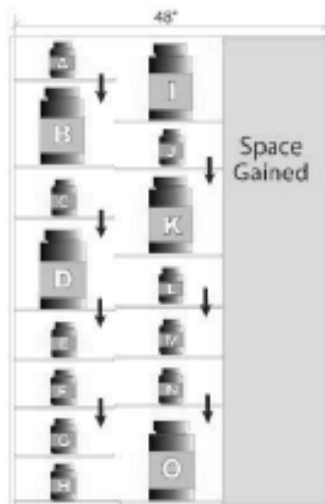

Uniweb™ Rx Shelving

Rx System 2000

Conventional Shelving

Pills set Alphabetically but in "Book Fashion". The occasional large bottle creates the spacing for the entire width of each plank shelf.

Uniweb Pharmacy Trays

Pills set Alphabetically but in "Dictionary Fashion". The occasional large bottle now only affects one small tray.

Space Gained

- Maximize efficiency
- Increase product density
- Continuous steel panels
- Panel widths 16", 32", 48"
- Panel height 81"
- Rx tray 16" wide

Uniweb™ Rx Shelving

Island Unit

Wall Unit

End Panel

Spacer Kit

- Continuous steel panels
- Panel widths 16", 32", 48"
- Panel height 81"
- Rx tray 16" wide
- White finish standard
- Custom colors available