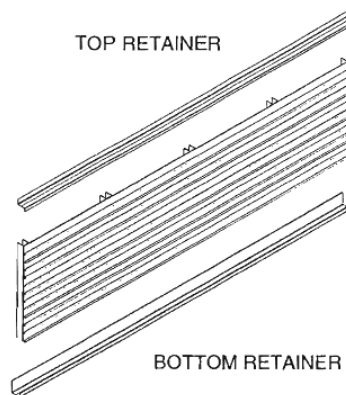

Wall Mounted Uniweb Panels

	48"	36"	24"
WALL MOUNTED PANELS	part number	part number	part number
12" High	UNWP4812	UNWP3612	UNWP2412
24" High	UNWP4824	n/a	n/a
36" High	UNWP4836	n/a	n/a