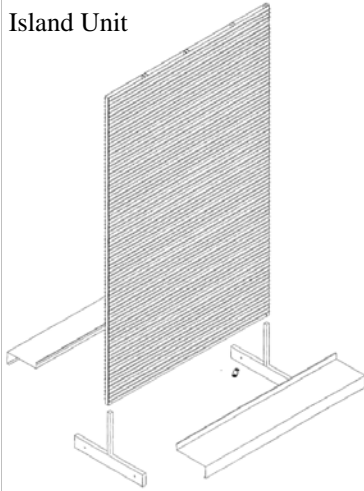

Pills set Alphabetically but in "Dictionary Fashion". The occasional large bottle now only affects one small tray.

Space Gained

- Maximize efficiency
- Increase product density
- Continuous steel panels
- Panel widths 16", 32", 48"
- Panel height 81"
- Rx tray 16" wide

Uniweb™ Rx Shelving

Island Unit

Wall Unit

End Panel

Spacer Kit

- Continuous steel panels
- Panel widths 16", 32", 48"
- Panel height 81"
- Rx tray 16" wide
- White finish standard
- Custom colors available