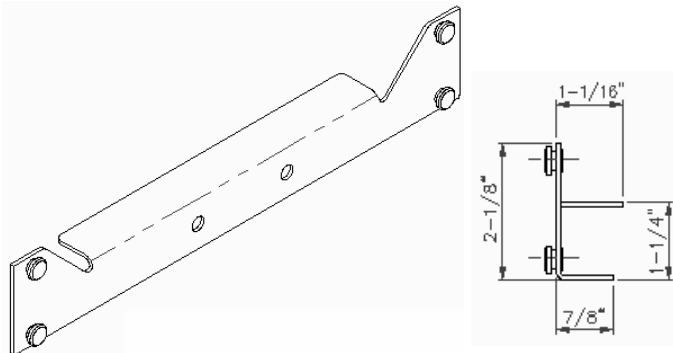

- 14 Gauge
- Standard package - 10 pieces

Single-Rivet Compatible Beam

| Item | Size | Item | Size |
|------------|------|-------------|------|
| QDRLP12-SR | 12" | QDRLP-36-SR | 36" |
| QDRLP18-SR | 18" | QDRLP-42-SR | 42" |
| QDRLP24-SR | 24" | QDRLP-48-SR | 48" |
| QDRLP30-SR | 30" | | |

- 14 Gauge
- Standard package - 10 pieces

Double-Rivet Compatible Beam

| Item | Size | Item | Size |
|------------|------|-------------|------|
| QDRLP12-DR | 12" | QDRLP-36-DR | 36" |
| QDRLP18-DR | 18" | QDRLP-42-DR | 42" |
| QDRLP24-DR | 24" | QDRLP-48-DR | 48" |
| QDRLP30-DR | 30" | | |

- 14 Gauge
- Standard package - 10 pieces

Rivet Style Q Shelving

Channel Beam Low Profile

| Item | Size | Item | Size |
|--|------|---------|------|
| QDRLPC30 | 30" | QDRLP48 | 48" |
| QDRLPC32 | 32" | QDRLP54 | 54" |
| QDRLPC36 | 36" | QDRLP60 | 60" |
| QDRLPC42 | 42" | QDRLP66 | 66" |
| QDRLPC43 | 43" | | |
| <ul style="list-style-type: none"> • 14 Gauge | | | |

| Item | Size | Item | Size |
|---|------|---------|------|
| QHBR36G | 36" | QHBR72G | 72" |
| QHBR48G | 48" | | |
| <ul style="list-style-type: none"> • Zinc coated • Size 1-1/4" round tube | | | |

Round Hang Bar