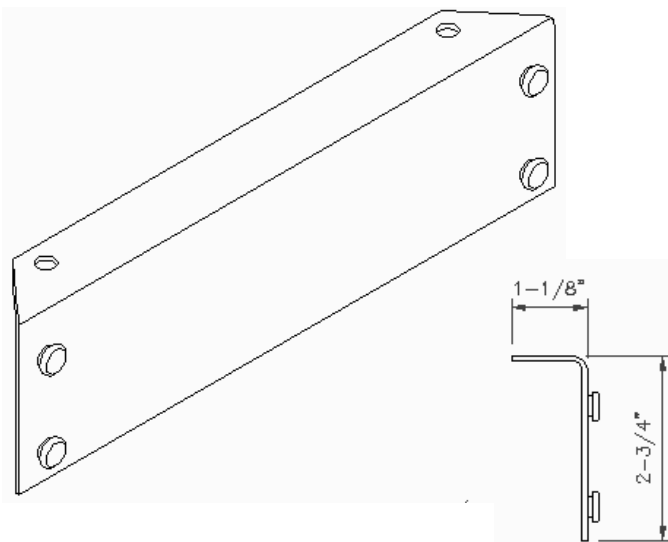

Teilhaber™ Rivet Style Q Shelving

- High quality 14 gauge steel
- Adjustable shelves on 1-1/2" centers
- Utilizes angle and T style posts
- Actual dimensions +3/4" in width and +1/2" in depth than nominal size
- All units require full perimeter double rivet beam on top and bottom
- **STANDARD DUTY** (Intermediate single rivet beams - QSR)
 - Load capacity 350 lbs. per level evenly distributed
 - Particle board must be undercut 1/8"
- **MEDIUM DUTY** (Double rivet beam perimeter - QDRLP-SR or -DR)
 - Load capacity 600 lbs. per level (12"-36", 480 lbs. (42"-48"))
 - Particle board must be undercut 1/8"
- **HEAVY DUTY** (All double rivet beam - QDR and beam ties - QBT)
 - Load capacity 1,600 lbs. per level 48" or less
 - Load capacity 2,000 lbs. per level with beam tie
- **STANDARD COLORS:** Tan, Light Gray, Gray, Dark Blue, Green, and Orange

- 14 Gauge
- Standard package - 4 pieces

Rivet Style Q Shelving

Double Rivet Beam

| Item | Size | Item | Size |
|-------|------|-------|------|
| QDR12 | 12" | QDR48 | 48" |
| QDR16 | 16" | QDR54 | 54" |
| QDR18 | 18" | QDR60 | 60" |
| QDR24 | 24" | QDR64 | 64" |
| QDR30 | 30" | QDR66 | 66" |
| QDR32 | 32" | QDR69 | 69" |
| QDR36 | 36" | QDR72 | 72" |
| QDR42 | 42" | QDR84 | 84" |
| QDR43 | 43" | QDR96 | 96" |

- 14 Gauge
- Standard package - 10 pieces
- Shelf size equal to nominal depth and width

Single Rivet Beams

| Item | Size | Item | Size |
|-------|------|-------|------|
| QSR12 | 12" | QSR30 | 30" |
| QSR16 | 16" | QSR36 | 36" |
| QSR18 | 18" | QSR42 | 42" |
| QSR24 | 24" | QSR48 | 48" |

- 14 Gauge
- Standard package - 20 pieces
- Shelf size equal to 1/8" less than nominal depth and width

Beam Tie

| Item | Size | Item | Size |
|-------|------|--------|------|
| QBT12 | 12" | QBT32 | 32" |
| QBT16 | 16" | QBT36 | 36" |
| QBT18 | 18" | QBT42 | 42" |
| QBT24 | 24" | QBT43" | 43" |
| QBT30 | 30" | QBT48 | 48" |