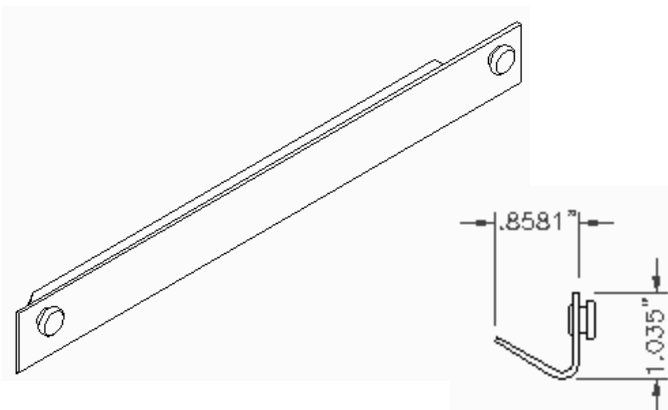

Teilhaber™ Rivet Style Q Shelving

- High quality 14 gauge steel
- Adjustable shelves on 1-1/2" centers
- Utilizes angle and T style posts
- Actual dimensions +3/4" in width and +1/2" in depth than nominal size
- All units require full perimeter double rivet beam on top and bottom
- **STANDARD DUTY** (Intermediate single rivet beams - QSR)
 - Load capacity 350 lbs. per level evenly distributed
 - Particle board must be undercut 1/8"
- **MEDIUM DUTY** (Double rivet beam perimeter - QDRLP-SR or -DR)
 - Load capacity 600 lbs. per level (12"-36", 480 lbs. (42"-48"))
 - Particle board must be undercut 1/8"
- **HEAVY DUTY** (All double rivet beam - QDR and beam ties - QBT)
 - Load capacity 1,600 lbs. per level 48" or less
 - Load capacity 2,000 lbs. per level with beam tie
- **STANDARD COLORS:** Tan, Light Gray, Gray, Dark Blue, Green, and Orange

- 14 Gauge
- Standard package - 4 pieces

Rivet Style Q Shelving

Double Rivet Beam

| Item | Size | Item | Size |
|-------|------|-------|------|
| QDR12 | 12" | QDR48 | 48" |
| QDR16 | 16" | QDR54 | 54" |
| QDR18 | 18" | QDR60 | 60" |
| QDR24 | 24" | QDR64 | 64" |
| QDR30 | 30" | QDR66 | 66" |
| QDR32 | 32" | QDR69 | 69" |
| QDR36 | 36" | QDR72 | 72" |
| QDR42 | 42" | QDR84 | 84" |
| QDR43 | 43" | QDR96 | 96" |

- 14 Gauge
- Standard package - 10 pieces
- Shelf size equal to nominal depth and width

Single Rivet Beams

| Item | Size | Item | Size |
|-------|------|-------|------|
| QSR12 | 12" | QSR30 | 30" |
| QSR16 | 16" | QSR36 | 36" |
| QSR18 | 18" | QSR42 | 42" |
| QSR24 | 24" | QSR48 | 48" |

- 14 Gauge
- Standard package - 20 pieces
- Shelf size equal to 1/8" less than nominal depth and width

Beam Tie

| Item | Size | Item | Size |
|-------|------|--------|------|
| QBT12 | 12" | QBT32 | 32" |
| QBT16 | 16" | QBT36 | 36" |
| QBT18 | 18" | QBT42 | 42" |
| QBT24 | 24" | QBT43" | 43" |
| QBT30 | 30" | QBT48 | 48" |