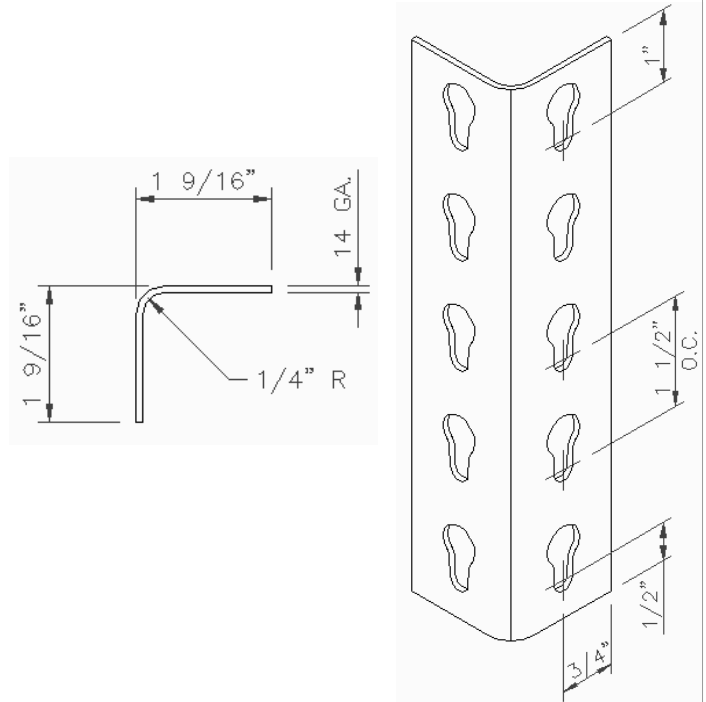

Teilhaber™ Rivet Style Q Shelving

- High quality 14 gauge steel
- Adjustable shelves on 1-1/2" centers
- Utilizes angle and T style posts
- Actual dimensions +3/4" in width and +1/2" in depth than nominal size
- All units require full perimeter double rivet beam on top and bottom
- **STANDARD DUTY** (Intermediate single rivet beams - QSR)
 - Load capacity 350 lbs. per level evenly distributed
 - Particle board must be undercut 1/8"
- **MEDIUM DUTY** (Double rivet beam perimeter - QDRLP-SR or -DR)
 - Load capacity 600 lbs. per level (12"-36", 480 lbs. (42"-48"))
 - Particle board must be undercut 1/8"
- **HEAVY DUTY** (All double rivet beam - QDR and beam ties - QBT)
 - Load capacity 1,600 lbs. per level 48" or less
 - Load capacity 2,000 lbs. per level with beam tie
- **STANDARD COLORS:** Tan, Light Gray, Gray, Dark Blue, Green, and Orange

Rivet Style Q Shelving

Angle Posts

| Item | Size | Item | Size |
|--------|-------|--------------|------------|
| QP3 | 3'0" | QP12 | 12'0" |
| QP4 | 4'0" | QP13 | 13'0" |
| QP5 | 5'0" | QP14 | 14'0" |
| QP6 | 6'0" | QP15 | 15'0" |
| QP7 | 7'0" | QP15' 1-1/2" | 15' 1-1/2" |
| QP8 | 8'0" | QP16 | 16'0" |
| QP8'9" | 8'9" | QP17 | 17'0" |
| QP9 | 9'0" | QP18 | 18'0" |
| QP10 | 10'0" | QP19 | 19'0" |
| QP11 | 11'0" | QP20 | 20'0" |

- 14 Gauge
- Standard package - 8 pieces

T-Posts

| Item | Size | Item | Size |
|---------|-------|---------------|------------|
| QTP3 | 3'0" | QTP12 | 12'0" |
| QTP4 | 4'0" | QTP13 | 13'0" |
| QTP5 | 5'0" | QTP14 | 14'0" |
| QTP6 | 6'0" | QTP15 | 15'0" |
| QTP7 | 7'0" | QTP15' 1-1/2" | 15' 1-1/2" |
| QTP8 | 8'0" | QTP16 | 16'0" |
| QTP8'9" | 8'9" | QTP17 | 17'0" |
| QTP9 | 9'0" | QTP18 | 18'0" |
| QTP10 | 10'0" | QTP19 | 19'0" |
| QTP11 | 11'0" | QTP20 | 20'0" |