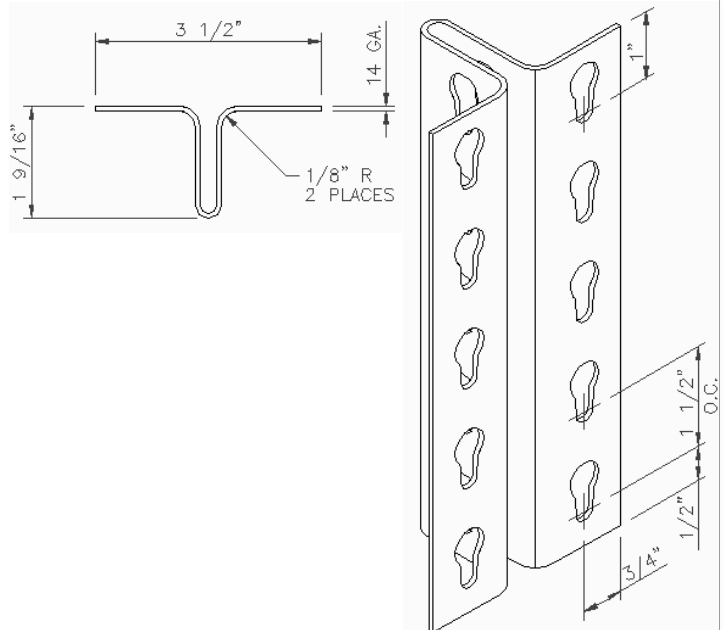

Teilhaber™ Rivet Style Q Shelving

- High quality 14 gauge steel
- Adjustable shelves on 1-1/2" centers
- Utilizes angle and T style posts
- Actual dimensions +3/4" in width and +1/2" in depth than nominal size
- All units require full perimeter double rivet beam on top and bottom
- **STANDARD DUTY** (Intermediate single rivet beams - QSR)
 - Load capacity 350 lbs. per level evenly distributed
 - Particle board must be undercut 1/8"
- **MEDIUM DUTY** (Double rivet beam perimeter - QDRLP-SR or -DR)
 - Load capacity 600 lbs. per level (12"-36", 480 lbs. (42"-48"))
 - Particle board must be undercut 1/8"
- **HEAVY DUTY** (All double rivet beam - QDR and beam ties - QBT)
 - Load capacity 1,600 lbs. per level 48" or less
 - Load capacity 2,000 lbs. per level with beam tie
- **STANDARD COLORS:** Tan, Light Gray, Gray, Dark Blue, Green, and Orange

Rivet Style Q Shelving

Angle Posts

| Item | Size | Item | Size |
|--------|-------|--------------|------------|
| QP3 | 3'0" | QP12 | 12'0" |
| QP4 | 4'0" | QP13 | 13'0" |
| QP5 | 5'0" | QP14 | 14'0" |
| QP6 | 6'0" | QP15 | 15'0" |
| QP7 | 7'0" | QP15' 1-1/2" | 15' 1-1/2" |
| QP8 | 8'0" | QP16 | 16'0" |
| QP8'9" | 8'9" | QP17 | 17'0" |
| QP9 | 9'0" | QP18 | 18'0" |
| QP10 | 10'0" | QP19 | 19'0" |
| QP11 | 11'0" | QP20 | 20'0" |

- 14 Gauge
- Standard package - 4 pieces

Rivet Style Q Shelving

Double Rivet Beam

| Item | Size | Item | Size |
|-------|------|-------|------|
| QDR12 | 12" | QDR48 | 48" |
| QDR16 | 16" | QDR54 | 54" |
| QDR18 | 18" | QDR60 | 60" |
| QDR24 | 24" | QDR64 | 64" |
| QDR30 | 30" | QDR66 | 66" |
| QDR32 | 32" | QDR69 | 69" |
| QDR36 | 36" | QDR72 | 72" |
| QDR42 | 42" | QDR84 | 84" |
| QDR43 | 43" | QDR96 | 96" |