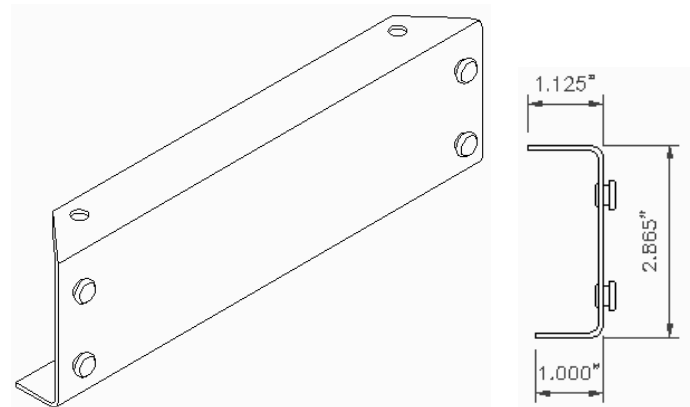

Rivet Style Q Shelving

Open Channel Deck Support

Item	Size	Item	Size
QODS30	30"	QODS42	42"
QODS32	32"	QODS48	48"
QODS36	36"	QODS54	54"

- 14 Gauge

Double Rivet Channel Beams

Item	Size	Item	Size
QDRC24	24"	QDRC60	60"
QDRC30	30"	QDRC72	72"
QDRC32	32"	QDRC84	84"
QDRC36	36"	QDRC96	96"
QDRC48	48"		

- 14 Gauge
- Standard package - 10 pieces

Single-Rivet Compatible Beam

Item	Size	Item	Size
QDRLP12-SR	12"	QDRLP-36-SR	36"
QDRLP18-SR	18"	QDRLP-42-SR	42"
QDRLP24-SR	24"	QDRLP-48-SR	48"
QDRLP30-SR	30"		

- 14 Gauge
- Standard package - 10 pieces