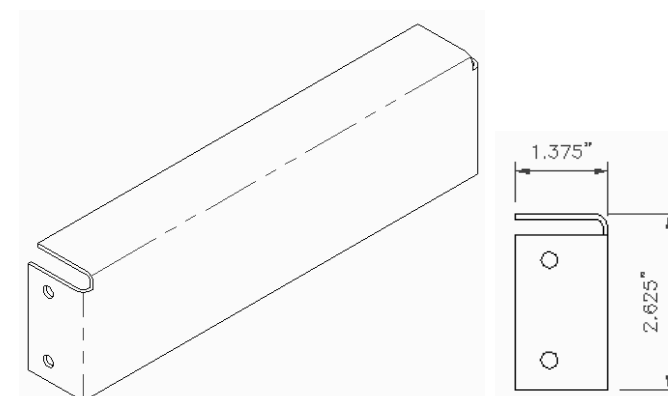

Rivet Style Q Shelving

Double Rivet Beam

Item	Size	Item	Size
QDR12	12"	QDR48	48"
QDR16	16"	QDR54	54"
QDR18	18"	QDR60	60"
QDR24	24"	QDR64	64"
QDR30	30"	QDR66	66"
QDR32	32"	QDR69	69"
QDR36	36"	QDR72	72"
QDR42	42"	QDR84	84"
QDR43	43"	QDR96	96"

- 14 Gauge
- Standard package - 10 pieces
- Shelf size equal to nominal depth and width

Single Rivet Beams

Item	Size	Item	Size
QSR12	12"	QSR30	30"
QSR16	16"	QSR36	36"
QSR18	18"	QSR42	42"
QSR24	24"	QSR48	48"

- 14 Gauge
- Standard package - 20 pieces
- Shelf size equal to 1/8" less than nominal depth and width

Beam Tie

Item	Size	Item	Size
QBT12	12"	QBT32	32"
QBT16	16"	QBT36	36"
QBT18	18"	QBT42	42"
QBT24	24"	QBT43"	43"
QBT30	30"	QBT48	48"

- 14 Gauge
- Standard package - 10 pieces